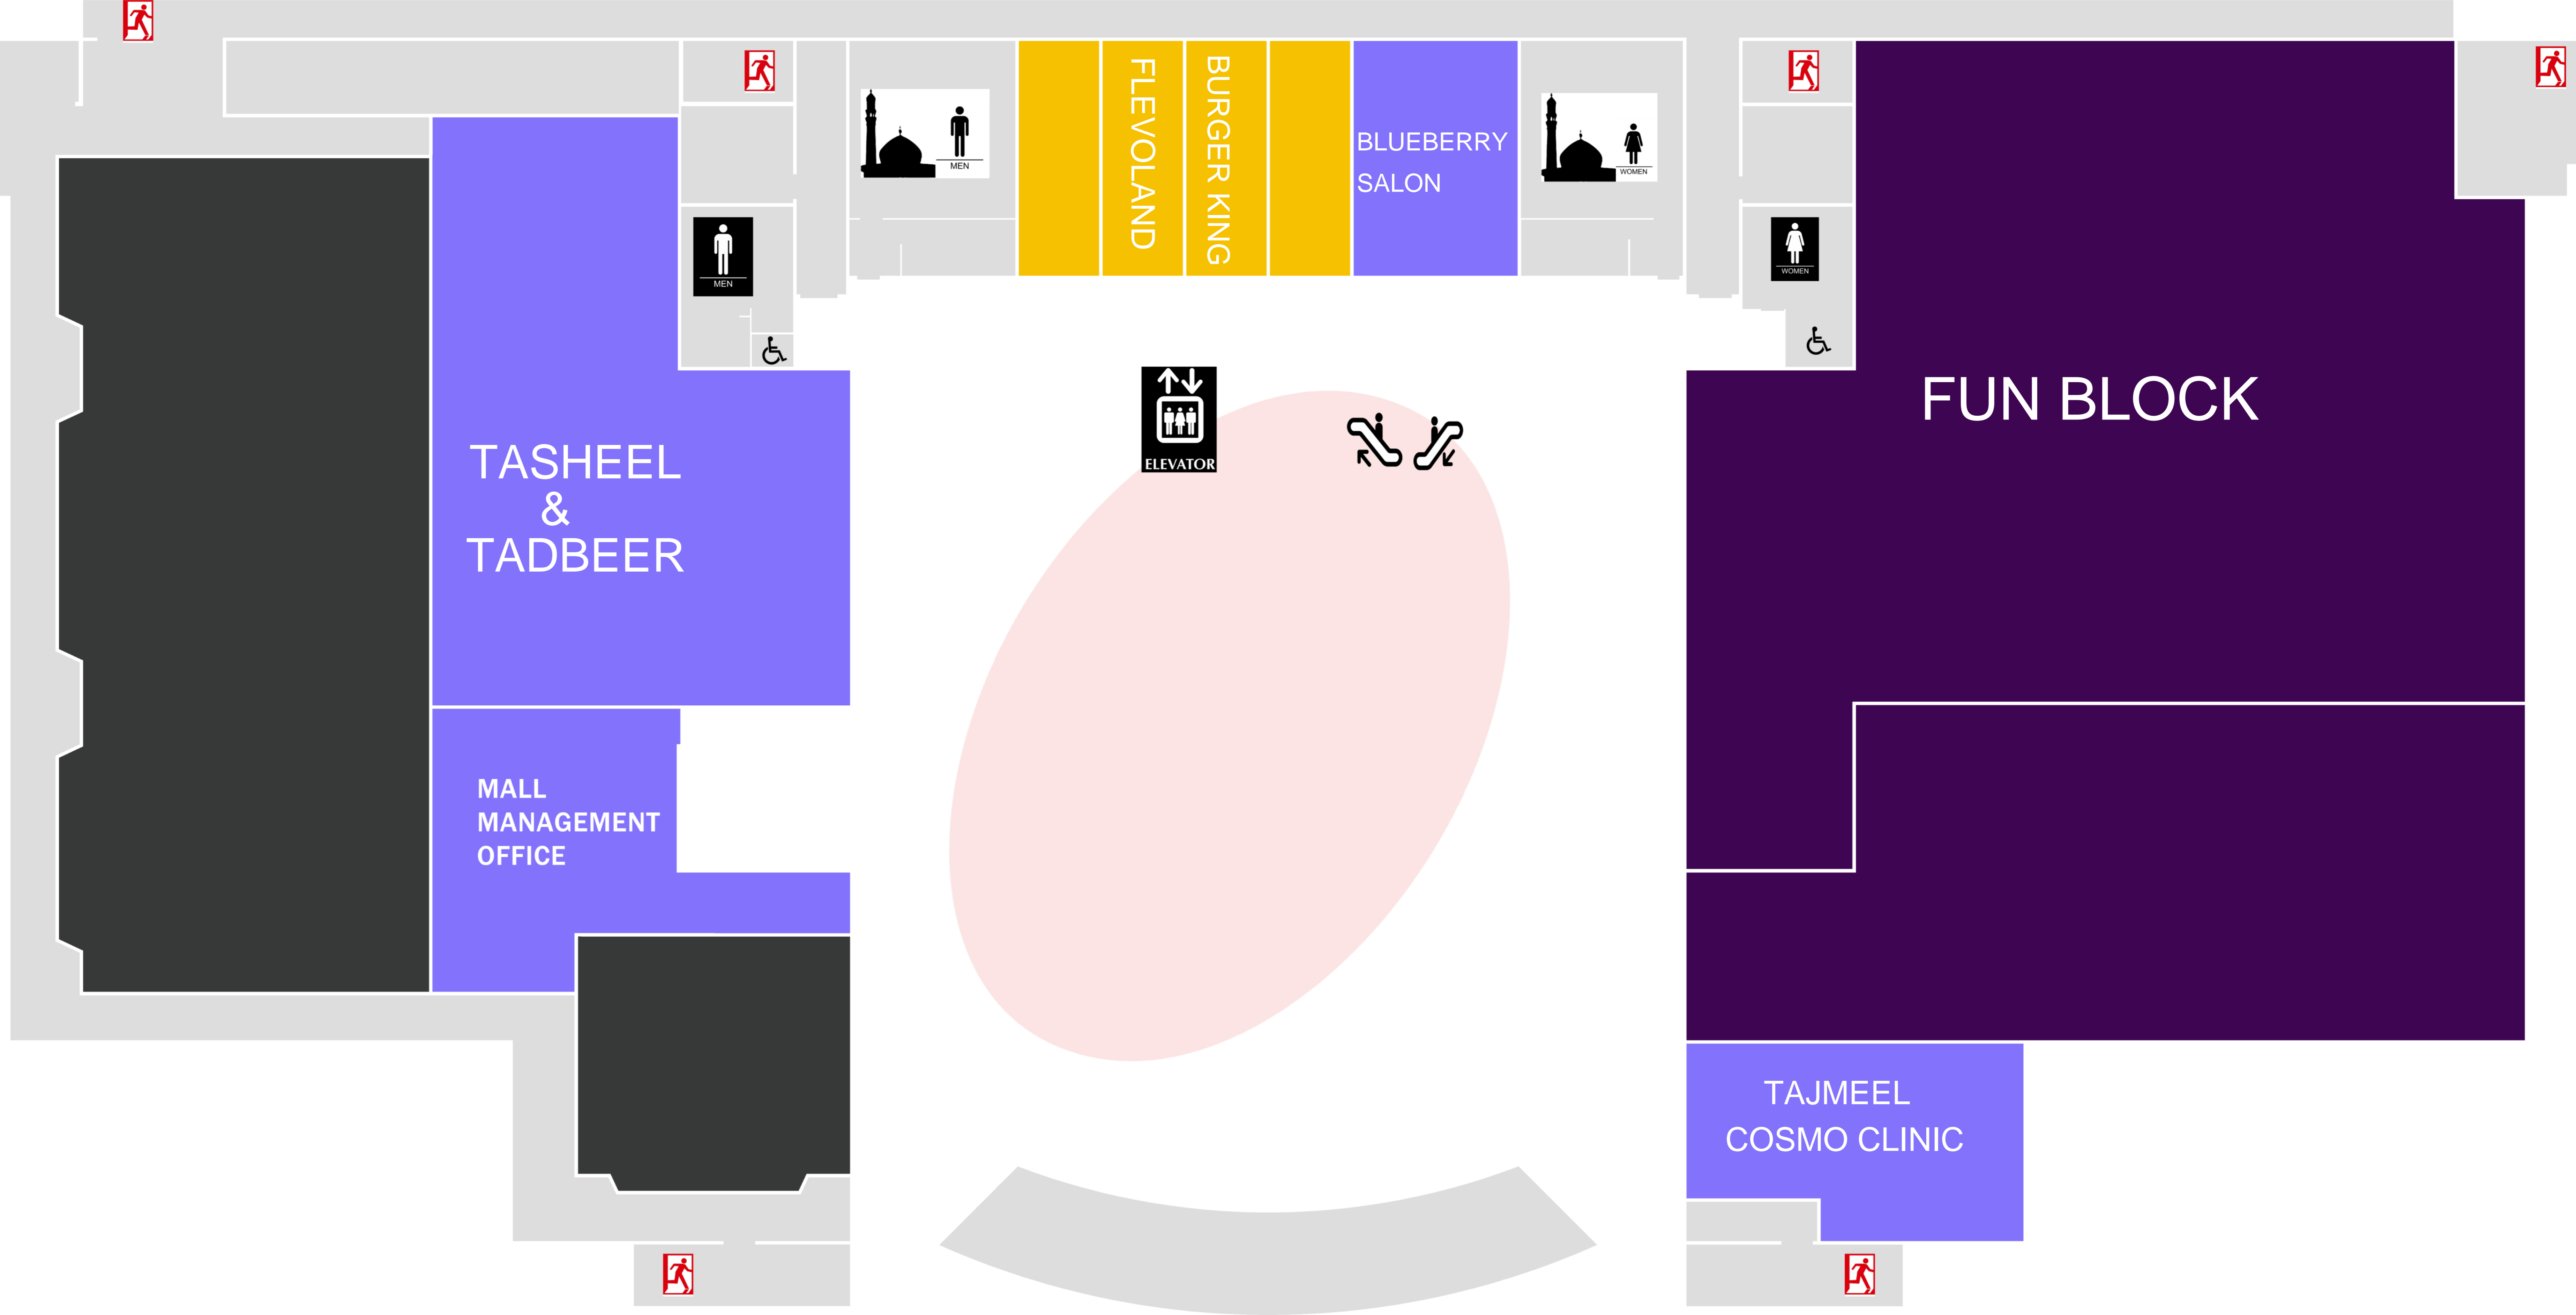

RACE TRACK

TOYS
&
MORE

PIZZA
HUT

BLACK
DANTILE
ABAYA

CURRY POT

TASHEEL
&
TADBEER

MALL
MANAGEMENT
OFFICE

FLEVOLAND
BURGER KING

BLUEBERRY
SALON

FUN BLOCK

TAJMEEL
COSMO CLINIC

BURJEEL MEDICAL CENTER

STAR CINEMA

CINEMA LOBBY